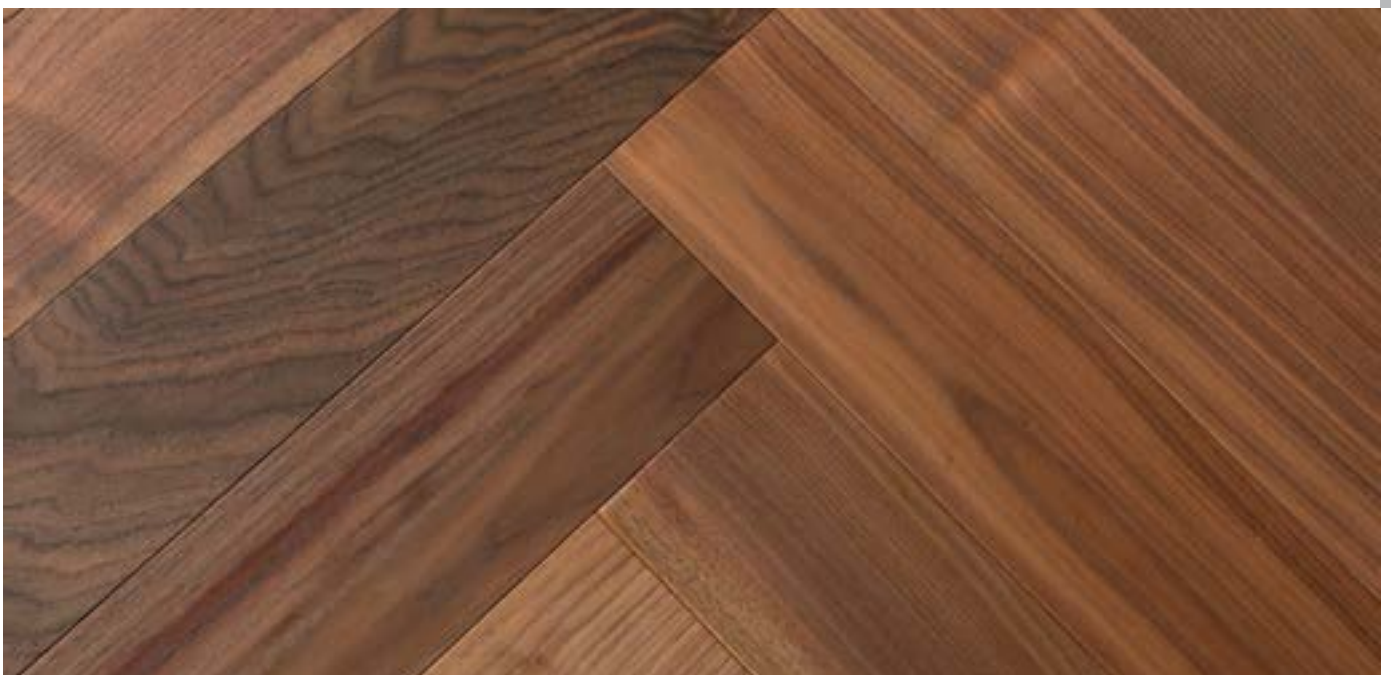

SEE PRODUCT

← BACK

14/3 x 120 x 600 mm L+R
Grade - AMERICAN WALNUT ABC
Surface - Brushed
Finish - Natural Oiled

Installation System

Zermatt

/Alpine

SEE PRODUCT

← BACK