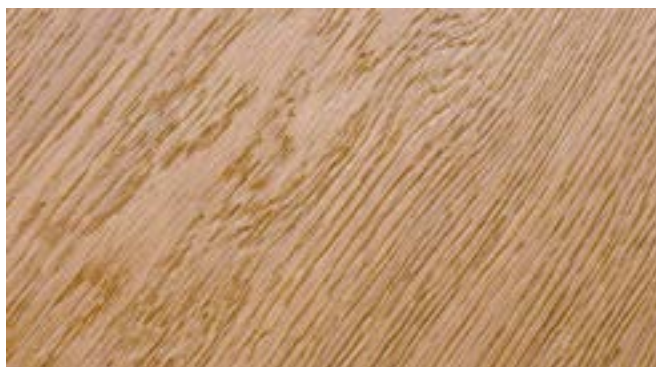

Brushed

We removed soft wood from the surface with brush rollers so that only hard wood remained. Surface is now harder and more robust. Due to brushing the surface is also more resistant to scratches and impacts.