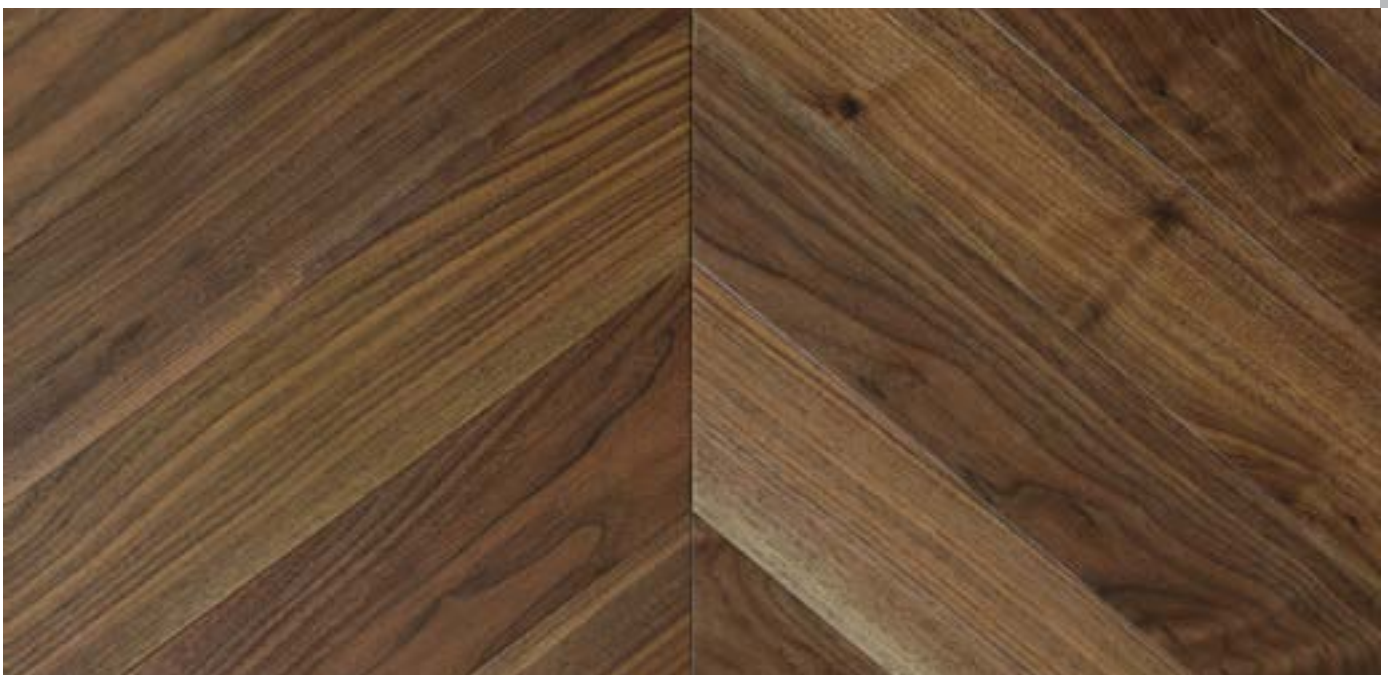

14/3 x 120 x 600 mm, Chevron 45 °

Grade - AMERICAN WALNUT ABC

Surface - Brushed

Finish - Natural Oiled

Installation System

Kitzbühel

/Alpine

SEE PRODUCT